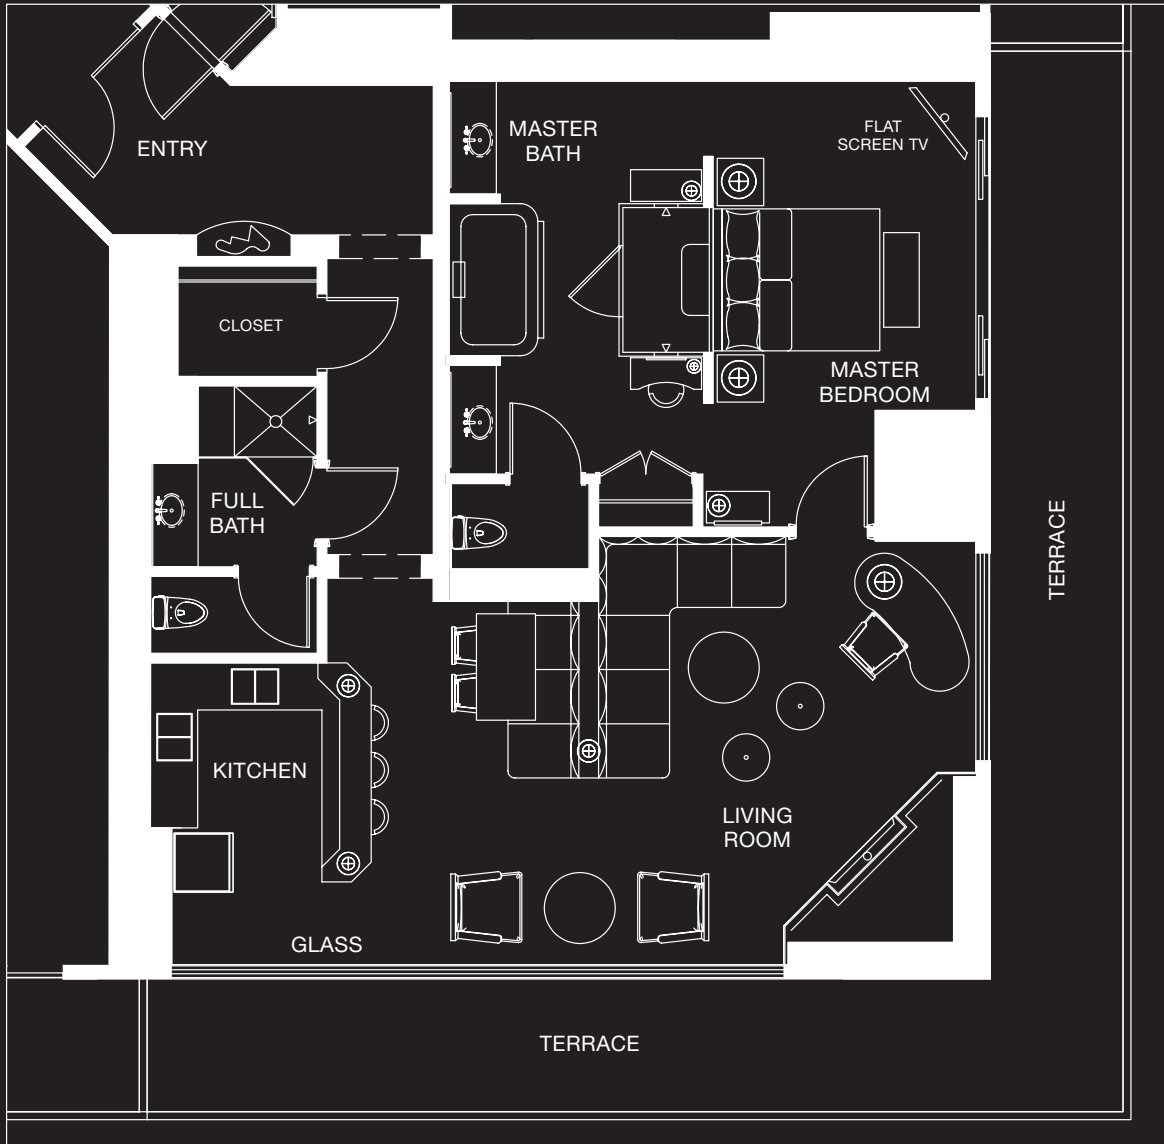

## CORNER ONE BEDROOM - N/E

LIVING AREA	1246 S.F.
TERRACE	456 S.F.
TOTAL UNIT	1702 S.F.

the cosmopolitan  
RESORT | CASINO.

All square footage numbers are approximate. Renderings are artist's conception and are not drawn to scale. We reserve the right to modify, relocate, or eliminate any or all of the proposed features, amenities, options, specifications, plans, designs, size or shape thereof, all without notice or obligation.

## CORNER ONE BEDROOM - N/W

LIVING AREA	1246 S.F.
TERRACE	456 S.F.
TOTAL UNIT	1702 S.F.

the cosmopolitan  
RESORT | CASINO.

All square footage numbers are approximate. Renderings are artist's conception and are not drawn to scale. We reserve the right to modify, relocate, or eliminate any or all of the proposed features, amenities, options, specifications, plans, designs, size or shape thereof, all without notice or obligation.

## CORNER ONE BEDROOM - S/E

LIVING AREA	1246 S.F.
TERRACE	456 S.F.
TOTAL UNIT	1702 S.F.

the cosmopolitan  
RESORT | CASINO.

All square footage numbers are approximate. Renderings are artist's conception and are not drawn to scale. We reserve the right to modify, relocate, or eliminate any or all of the proposed features, amenities, options, specifications, plans, designs, size or shape thereof, all without notice or obligation.

## CORNER ONE BEDROOM - S/W

LIVING AREA	1246 S.F.
TERRACE	456 S.F.
TOTAL UNIT	1702 S.F.

the cosmopolitan  
RESORT | CASINO.

All square footage numbers are approximate. Renderings are artist's conception and are not drawn to scale. We reserve the right to modify, relocate, or eliminate any or all of the proposed features, amenities, options, specifications, plans, designs, size or shape thereof, all without notice or obligation.