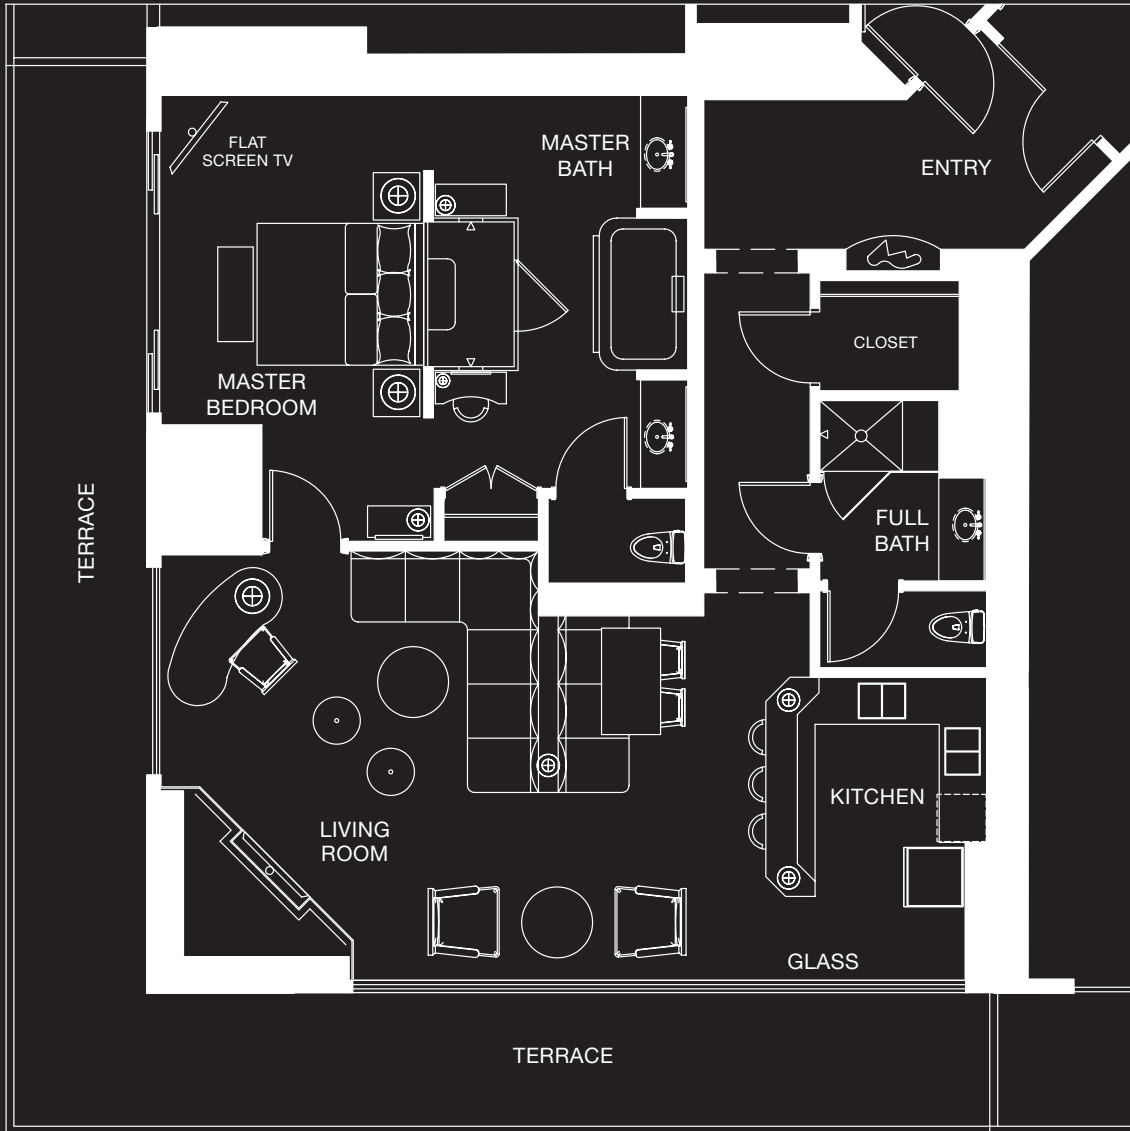

## CORNER ONE BEDROOM - N/E

LIVING AREA	1246 S.F.
TERRACE	456 S.F.
TOTAL UNIT	1702 S.F.

the cosmopolitan  
RESORT | CASINO.

All square footage numbers are approximate. Renderings are artist's conception and are not drawn to scale. We reserve the right to modify, relocate, or eliminate any or all of the proposed features, amenities, options, specifications, plans, designs, size or shape thereof, all without notice or obligation.

## CORNER ONE BEDROOM - N/W

LIVING AREA	1246 S.F.
TERRACE	456 S.F.
TOTAL UNIT	1702 S.F.

the cosmopolitan  
RESORT | CASINO.

All square footage numbers are approximate. Renderings are artist's conception and are not drawn to scale. We reserve the right to modify, relocate, or eliminate any or all of the proposed features, amenities, options, specifications, plans, designs, size or shape thereof, all without notice or obligation.

## CORNER ONE BEDROOM - S/E

LIVING AREA	1246 S.F.
TERRACE	456 S.F.
TOTAL UNIT	1702 S.F.

the cosmopolitan  
RESORT | CASINO.

All square footage numbers are approximate. Renderings are artist's conception and are not drawn to scale. We reserve the right to modify, relocate, or eliminate any or all of the proposed features, amenities, options, specifications, plans, designs, size or shape thereof, all without notice or obligation.

## CORNER ONE BEDROOM - S/W

LIVING AREA	1246 S.F.
TERRACE	456 S.F.
TOTAL UNIT	1702 S.F.

the cosmopolitan  
RESORT | CASINO.

All square footage numbers are approximate. Renderings are artist's conception and are not drawn to scale. We reserve the right to modify, relocate, or eliminate any or all of the proposed features, amenities, options, specifications, plans, designs, size or shape thereof, all without notice or obligation.