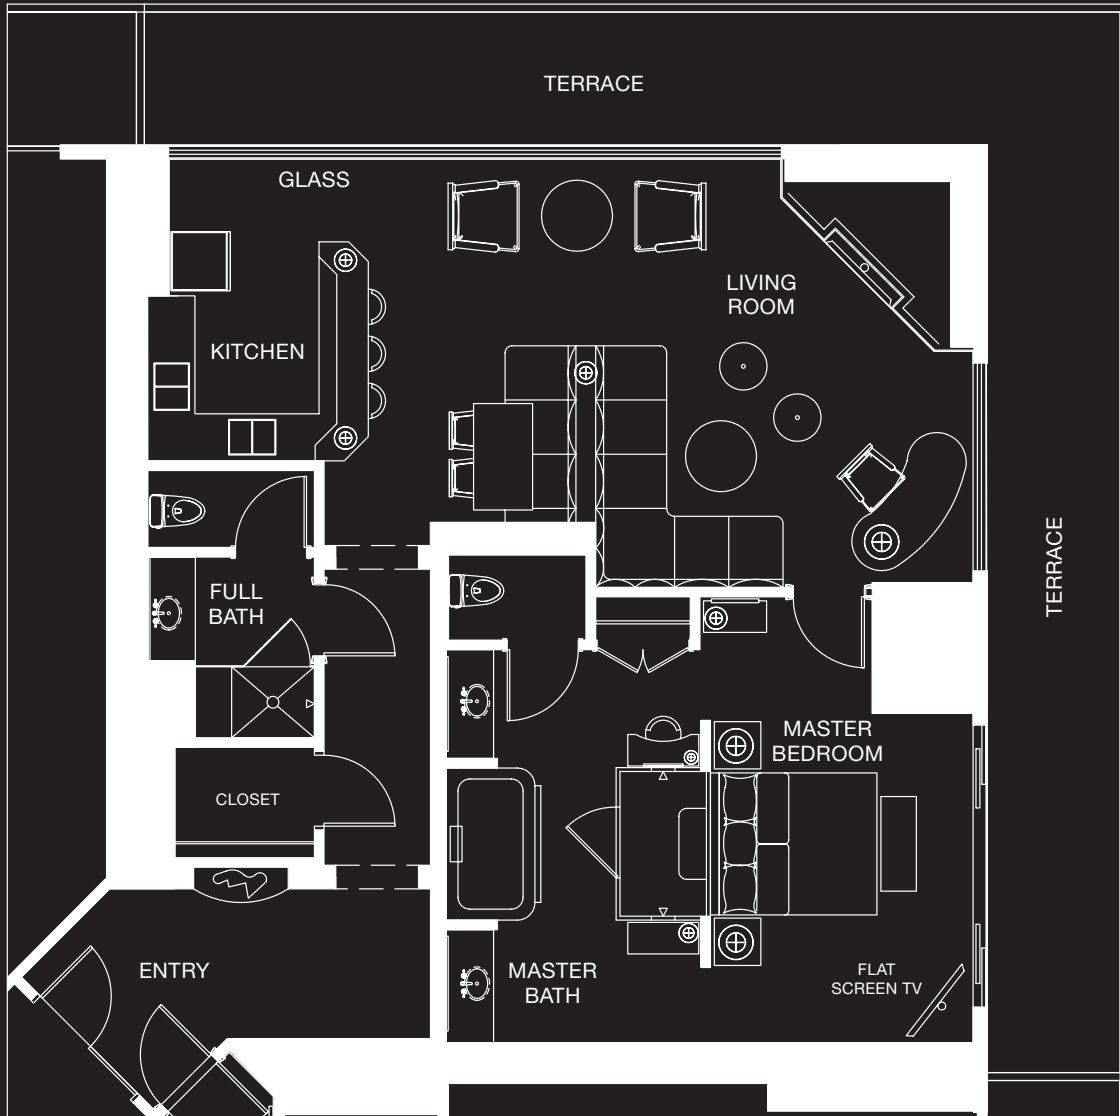

## CORNER ONE BEDROOM - N/E

LIVING AREA	1246 S.F.
TERRACE	456 S.F.
TOTAL UNIT	1702 S.F.

the cosmopolitan  
RESORT | CASINO.

All square footage numbers are approximate. Renderings are artist's conception and are not drawn to scale. We reserve the right to modify, relocate, or eliminate any or all of the proposed features, amenities, options, specifications, plans, designs, size or shape thereof, all without notice or obligation.

## CORNER ONE BEDROOM - N/W

LIVING AREA	1246 S.F.
TERRACE	456 S.F.
TOTAL UNIT	1702 S.F.

the cosmopolitan  
RESORT | CASINO.

All square footage numbers are approximate. Renderings are artist's conception and are not drawn to scale. We reserve the right to modify, relocate, or eliminate any or all of the proposed features, amenities, options, specifications, plans, designs, size or shape thereof, all without notice or obligation.

## CORNER ONE BEDROOM - S/E

LIVING AREA	1246 S.F.
TERRACE	456 S.F.
TOTAL UNIT	1702 S.F.

the cosmopolitan  
RESORT | CASINO.

All square footage numbers are approximate. Renderings are artist's conception and are not drawn to scale. We reserve the right to modify, relocate, or eliminate any or all of the proposed features, amenities, options, specifications, plans, designs, size or shape thereof, all without notice or obligation.

## CORNER ONE BEDROOM - S/W

LIVING AREA	1246 S.F.
TERRACE	456 S.F.
TOTAL UNIT	1702 S.F.

the cosmopolitan  
RESORT | CASINO.

All square footage numbers are approximate. Renderings are artist's conception and are not drawn to scale. We reserve the right to modify, relocate, or eliminate any or all of the proposed features, amenities, options, specifications, plans, designs, size or shape thereof, all without notice or obligation.