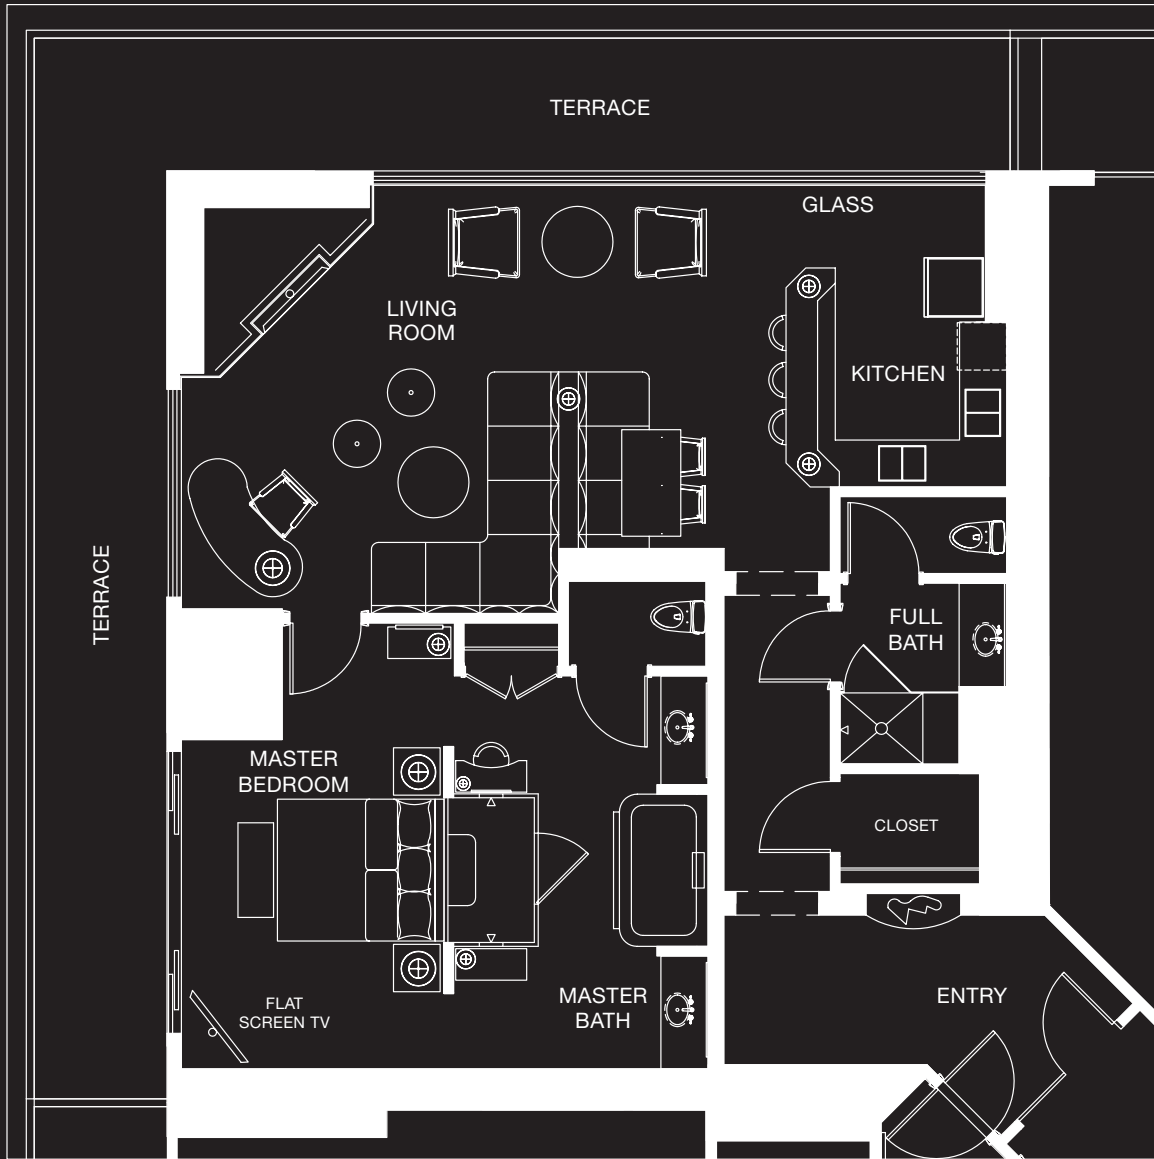

## CORNER ONE BEDROOM - N/E

LIVING AREA	1246 S.F.
TERRACE	456 S.F.
TOTAL UNIT	1702 S.F.

the cosmopolitan  
RESORT | CASINO.

All square footage numbers are approximate. Renderings are artist's conception and are not drawn to scale. We reserve the right to modify, relocate, or eliminate any or all of the proposed features, amenities, options, specifications, plans, designs, size or shape thereof, all without notice or obligation.

## CORNER ONE BEDROOM - N/W

LIVING AREA	1246 S.F.
TERRACE	456 S.F.
TOTAL UNIT	1702 S.F.

the cosmopolitan  
RESORT | CASINO.

All square footage numbers are approximate. Renderings are artist's conception and are not drawn to scale. We reserve the right to modify, relocate, or eliminate any or all of the proposed features, amenities, options, specifications, plans, designs, size or shape thereof, all without notice or obligation.

## CORNER ONE BEDROOM - S/E

LIVING AREA	1246 S.F.
TERRACE	456 S.F.
TOTAL UNIT	1702 S.F.

the cosmopolitan  
RESORT | CASINO.

All square footage numbers are approximate. Renderings are artist's conception and are not drawn to scale. We reserve the right to modify, relocate, or eliminate any or all of the proposed features, amenities, options, specifications, plans, designs, size or shape thereof, all without notice or obligation.

## CORNER ONE BEDROOM - S/W

LIVING AREA	1246 S.F.
TERRACE	456 S.F.
TOTAL UNIT	1702 S.F.

the cosmopolitan  
RESORT | CASINO.

All square footage numbers are approximate. Renderings are artist's conception and are not drawn to scale. We reserve the right to modify, relocate, or eliminate any or all of the proposed features, amenities, options, specifications, plans, designs, size or shape thereof, all without notice or obligation.