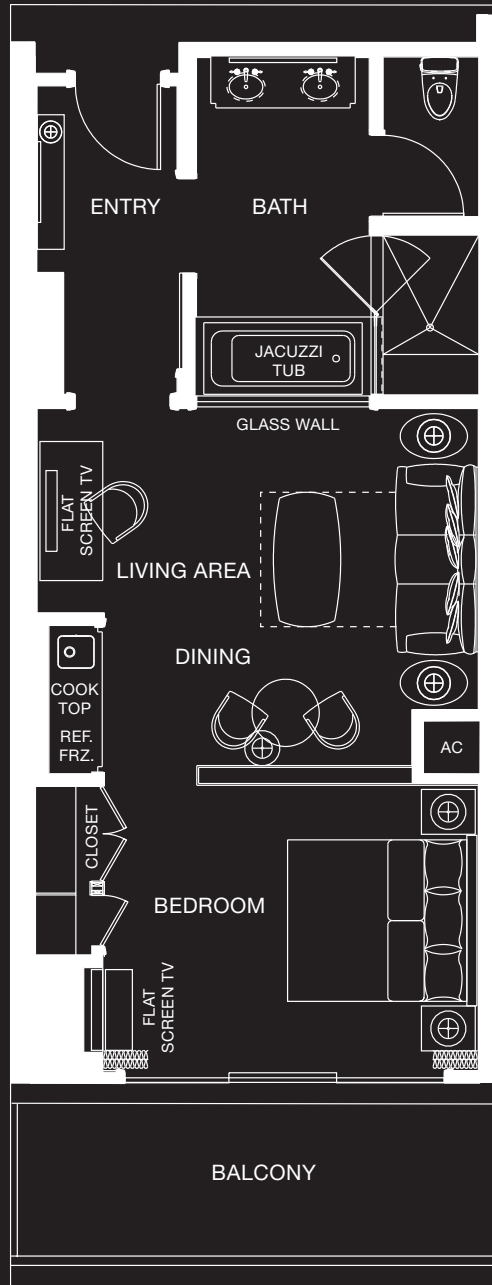

THE MADISON

STUDIO

LIVING AREA	603 S.F.
BALCONY	102 S.F.
TOTAL UNIT	705 S.F.

the cosmopolitan
RESORT | CASINO.

All square footage numbers are approximate. Renderings are artist's conception and are not drawn to scale. We reserve the right to modify, relocate, or eliminate any or all of the proposed features, amenities, options, specifications, plans, designs, size or shape thereof, all without notice or obligation.