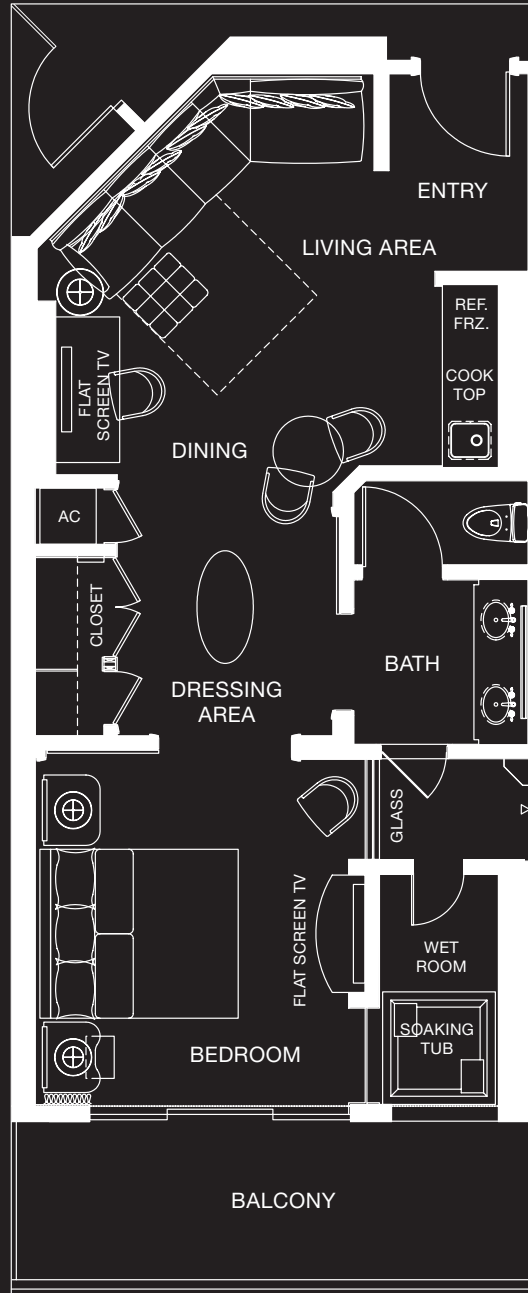

## STUDIO - UNIT A

LIVING AREA	607 S.F.
BALCONY	102 S.F.
TOTAL UNIT	709 S.F.

the cosmopolitan  
RESORT | CASINO.

All square footage numbers are approximate. Renderings are artist's conception and are not drawn to scale. We reserve the right to modify, relocate, or eliminate any or all of the proposed features, amenities, options, specifications, plans, designs, size or shape thereof, all without notice or obligation.

## STUDIO - UNIT B

LIVING AREA	603 S.F.
BALCONY	102 S.F.
TOTAL UNIT	705 S.F.

the cosmopolitan  
RESORT | CASINO.

All square footage numbers are approximate. Renderings are artist's conception and are not drawn to scale. We reserve the right to modify, relocate, or eliminate any or all of the proposed features, amenities, options, specifications, plans, designs, size or shape thereof, all without notice or obligation.

# THE HUDSON

## STUDIO - UNIT C

LIVING AREA	605 S.F.
BALCONY	102 S.F.
TOTAL UNIT	707 S.F.

the cosmopolitan  
RESORT | CASINO.

All square footage numbers are approximate. Renderings are artist's conception and are not drawn to scale. We reserve the right to modify, relocate, or eliminate any or all of the proposed features, amenities, options, specifications, plans, designs, size or shape thereof, all without notice or obligation.