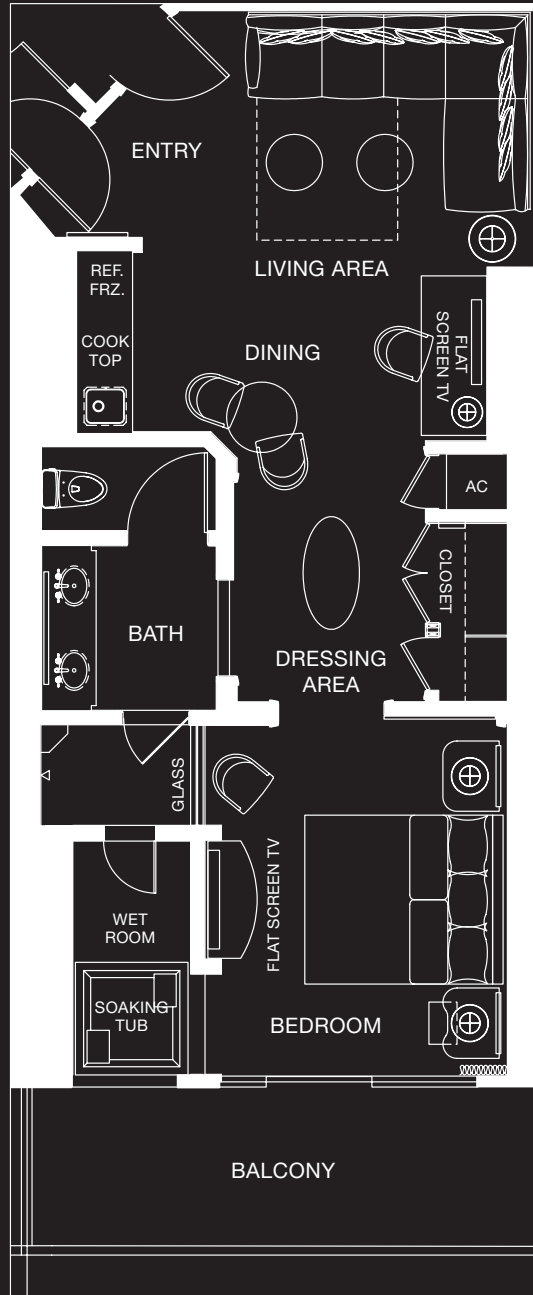

# THE HUDSON

## STUDIO - UNIT A

LIVING AREA	607 S.F.
BALCONY	102 S.F.
TOTAL UNIT	709 S.F.

the cosmopolitan  
RESORT | CASINO.

All square footage numbers are approximate. Renderings are artist's conception and are not drawn to scale. We reserve the right to modify, relocate, or eliminate any or all of the proposed features, amenities, options, specifications, plans, designs, size or shape thereof, all without notice or obligation.

## STUDIO - UNIT B

LIVING AREA	603 S.F.
BALCONY	102 S.F.
TOTAL UNIT	705 S.F.

the cosmopolitan  
RESORT | CASINO.

All square footage numbers are approximate. Renderings are artist's conception and are not drawn to scale. We reserve the right to modify, relocate, or eliminate any or all of the proposed features, amenities, options, specifications, plans, designs, size or shape thereof, all without notice or obligation.