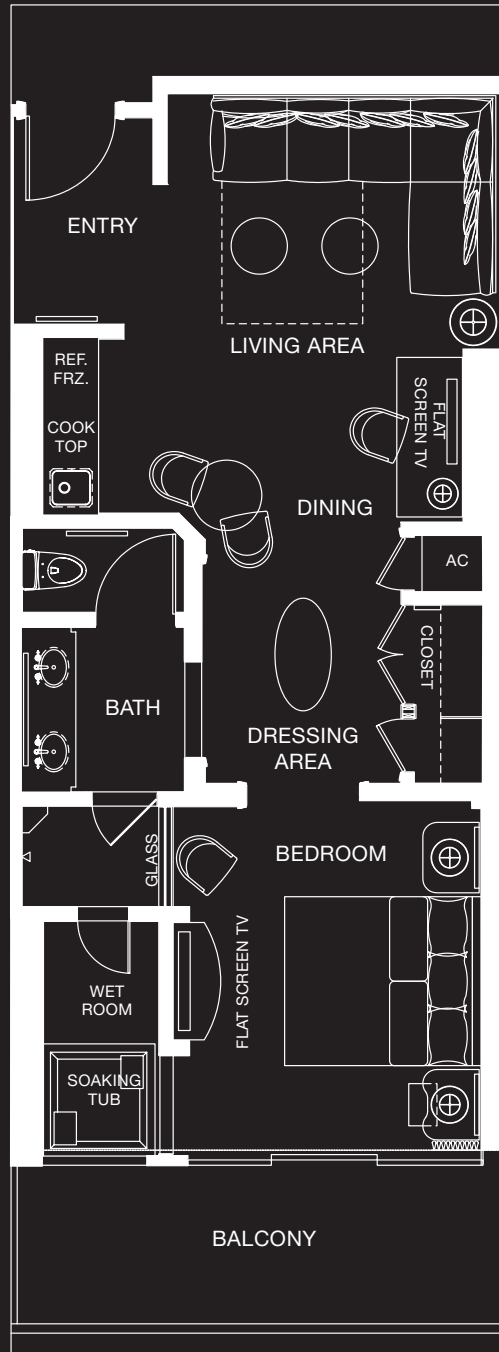

# THE HUDSON

## STUDIO - UNIT A

LIVING AREA	607 S.F.
BALCONY	102 S.F.
TOTAL UNIT	709 S.F.

the cosmopolitan  
RESORT | CASINO.

All square footage numbers are approximate. Renderings are artist's conception and are not drawn to scale. We reserve the right to modify, relocate, or eliminate any or all of the proposed features, amenities, options, specifications, plans, designs, size or shape thereof, all without notice or obligation.

## STUDIO - UNIT B

LIVING AREA	603 S.F.
BALCONY	102 S.F.
TOTAL UNIT	705 S.F.

the cosmopolitan  
RESORT | CASINO.

All square footage numbers are approximate. Renderings are artist's conception and are not drawn to scale. We reserve the right to modify, relocate, or eliminate any or all of the proposed features, amenities, options, specifications, plans, designs, size or shape thereof, all without notice or obligation.